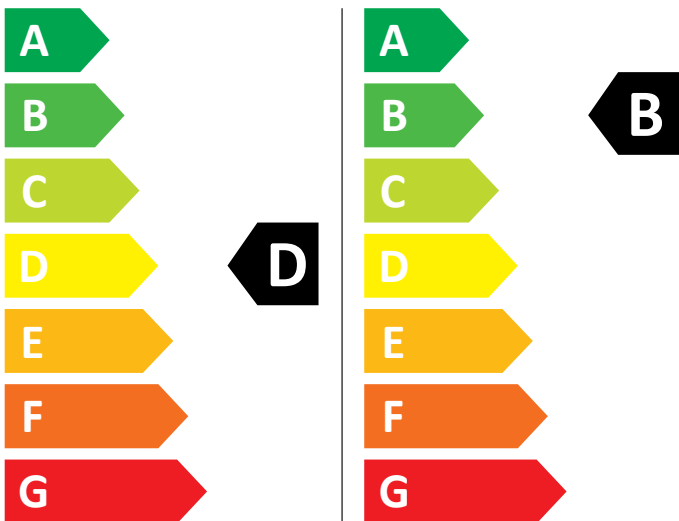

ENERG

AEG

LWN7E8636F 914606424

217 kWh / 100

54 kWh / 100

4,0 kg

8,0 kg

60 L